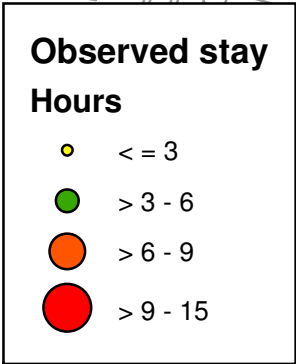

5280 - Sevenoaks Parking Survey, Thursday 23rd November 2017 (07:00 - 22:00)

Duration of Stay

Duration of stay (Hrs) by Arrival Time						
TIME PERIOD						
TOTAL LENGTH OF STAY(HOURS)	07:00 - 10:00	10:00 - 13:00	13:00 - 16:00	16:00 - 19:00	19:00 - 22:00	Grand Total
3	3	5	5	7	3	23
6	1	4	0	4	0	9
9	0	22	0	0	0	22
12	1	2	0	0	0	3
15	3	0	0	0	0	3
<b>Grand Total</b>	<b>10</b>	<b>33</b>	<b>7</b>	<b>7</b>	<b>3</b>	<b>60</b>