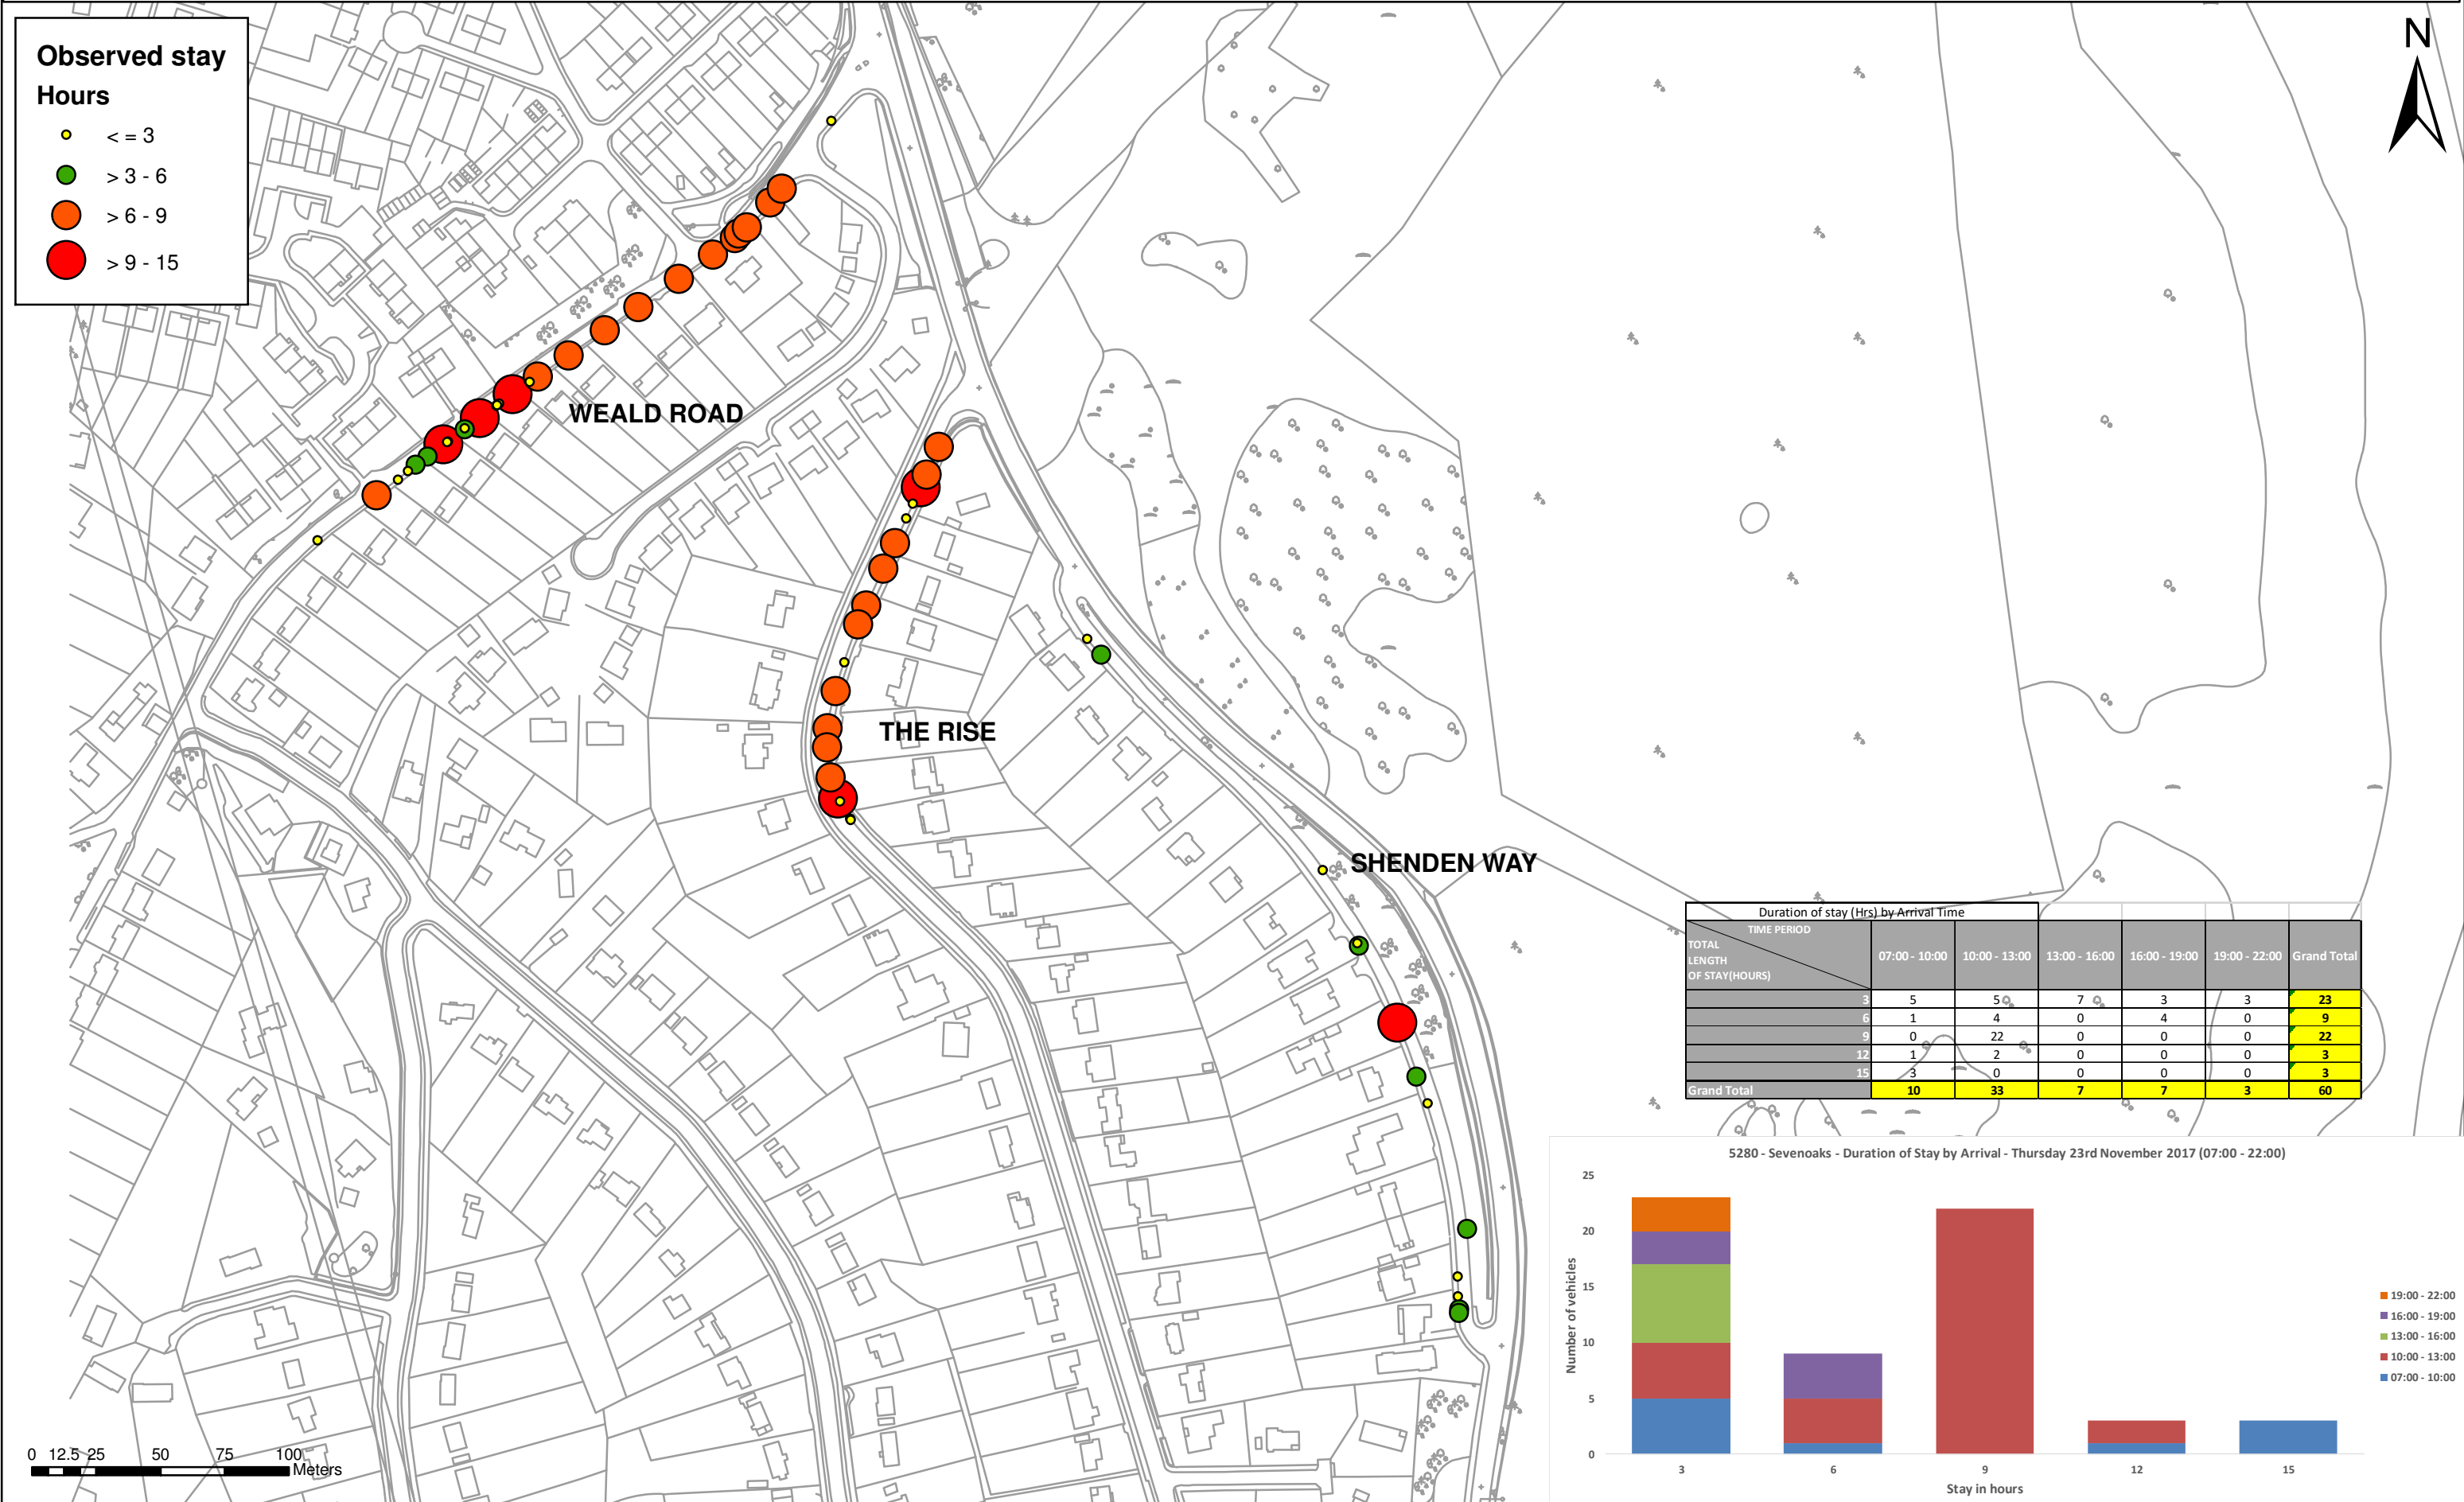

5280 - Sevenoaks Parking Survey, Thursday 23rd November 2017 (07:00 - 22:00)

Duration of Stay

Duration of stay (Hrs) by Arrival Time						
TIME PERIOD						
TOTAL LENGTH OF STAY(HOURS)	07:00 - 10:00	10:00 - 13:00	13:00 - 16:00	16:00 - 19:00	19:00 - 22:00	Grand Total
3	3	5	5	7	3	23
6	1	4	0	4	0	9
9	0	22	0	0	0	22
12	1	2	0	0	0	3
15	3	0	0	0	0	3
<b>Grand Total</b>	<b>10</b>	<b>33</b>	<b>7</b>	<b>7</b>	<b>3</b>	<b>60</b>